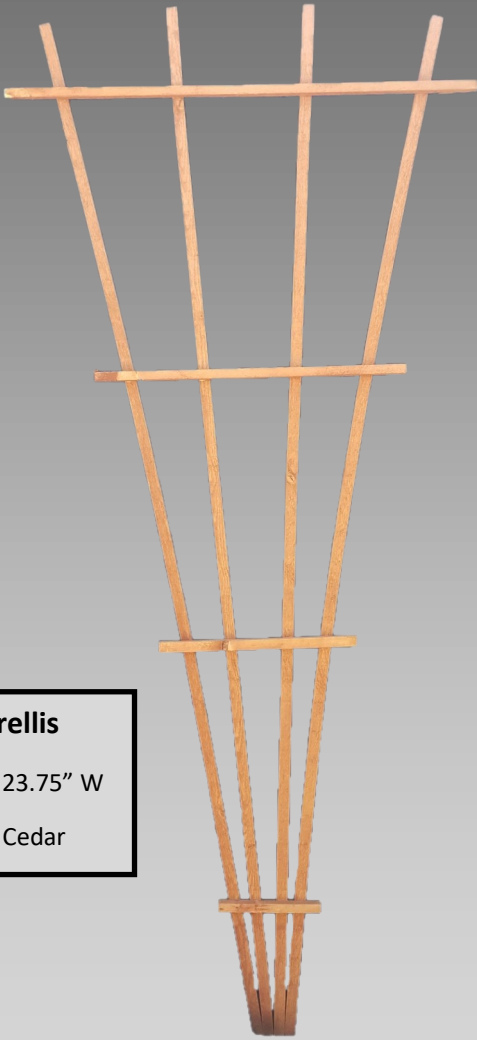

6' Stained Grid Trellis
Dimensions: 72"H X 24" W
Lumber Species: SPF

Square Grid Trellis
Dimensions: 48"H X 36" W
Lumber Species: Cedar

6' Stained Fan Trellis
Dimensions: 72"H X 32"W
Lumber Species: SPF

Cedar Fan Trellis
Dimensions: 38"H X 30" W
Lumber Species: Cedar

36" Hinged Trellis
Dimensions: 36"H X 10.75" W
Lumber Species: Cedar

48" Hinged Trellis
Dimensions: 48"H X 23.75" W
Lumber Species: Cedar

Robert Steele - SALES
541-554-3625 or Robert.srmlumber@gmail.com

Rough

Surfaced Smooth

CEDAR PLANTER BOX - Large

- Dimensions: 12" x 9.25" x 15.25"
- Lumber Species: Cedar

HEAVY DUTY CEDAR PLANTER BOX

Green Rough Lumber or Sanded Finished Options

- Dimensions: 13"W x 10.75" H x 11.5"L
- Lumber Species: Cedar
- Other sizes available (W x H x L)
13"W X 10.75"H X 15.25"L, 17.5"L, 23.5"L

CEDAR PLANTER BOX WITH TRELLIS

- Box Dimension: 12" x 9.25" x 15.25"
- Trellis Dimension – 12" 3X6"
- Trellis Ships Unattached