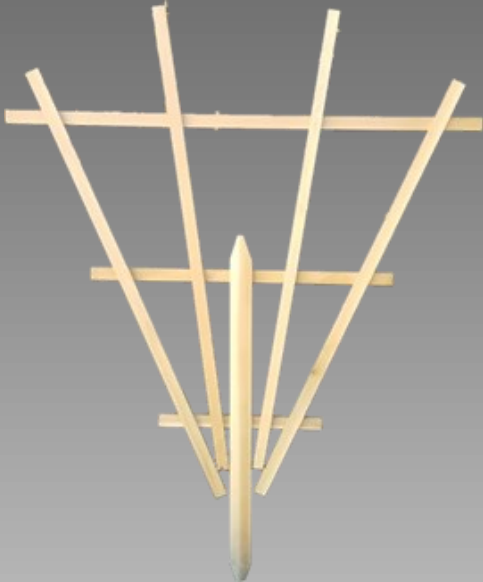

6' Stained Grid Trellis
Dimensions: 72"H X 24" W
Lumber Species: SPF

Square Grid Trellis
Dimensions: 48"H X 36" W
Lumber Species: Cedar

6' Stained Fan Trellis
Dimensions: 72"H X 32"W
Lumber Species: SPF

Cedar Fan Trellis
Dimensions: 38"H X 30" W
Lumber Species: Cedar

36" Hinged Trellis
Dimensions: 36"H X 10.75" W
Lumber Species: Cedar

48" Hinged Trellis
Dimensions: 48"H X 23.75" W
Lumber Species: Cedar

Robert Steele - SALES
541-554-3625 or Robert.srmlumber@gmail.com

Rough

Surfaced Smooth

CEDAR PLANTER BOX - Large

- Dimensions: 12" x 9.25" x 15.25"
- Lumber Species: Cedar

HEAVY DUTY CEDAR PLANTER BOX

Green Rough Lumber or Sanded Finished Options

- Dimensions: 13"W x 10.75" H x 11.5"L
- Lumber Species: Cedar
- Other sizes available (W x H x L)
13"W X 10.75"H X 15.25"L, 17.5"L, 23.5"L

CEDAR PLANTER BOX WITH TRELLIS

- Box Dimension: 12" x 9.25" x 15.25"
- Trellis Dimension – 12" 3X6"
- Trellis Ships Unattached