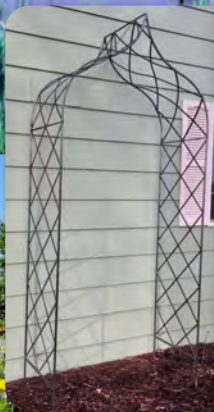

Arbors

Quirky and cool, these artistic designs add a unique personality to your landscape.