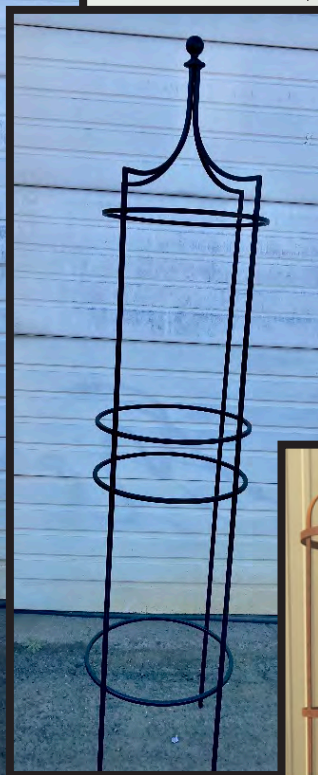

natural rust or powder coat finish complements your garden area. The sturdy framework will

allow you to position the obelisks in even the hardest soil and provide stability to climbing plants. The all-metal framework will last a lifetime,