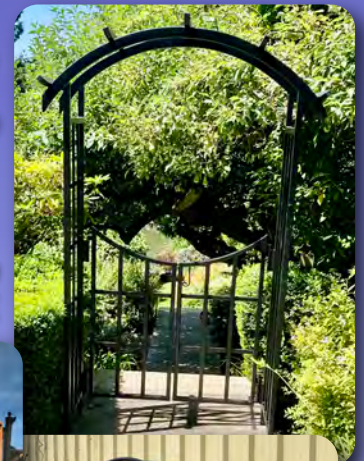

Arched & Alluring

A classic and attractive design as timeless as iron itself.