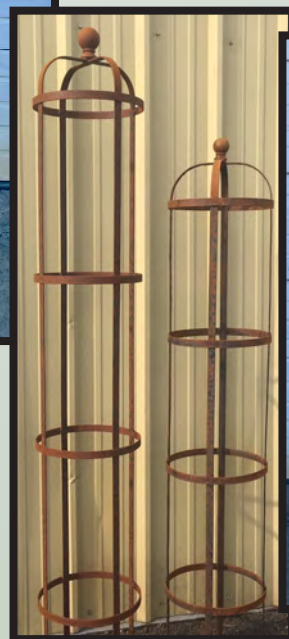

Garden Gallery Iron Works
PO Box 130 / 2967 Industrial Ave
Hubbard, OR 97032
Phone: 1-800-423-0158

Visit us at
www.GardenGalleryIronWorks.net
and follow us on social media.

Proudly made in the U.S.A. **Fabulous Farmhouse Obelisks**

Take your gardening to the next level!

Placing these vertical structures in your garden lends wonderful height and individual style to your landscape. The

natural rust or powder coat finish complements your garden area. The sturdy framework will

allow you to position the obelisks in even the hardest soil and provide stability to climbing plants. The all-metal framework will last a lifetime,

**See more
Iron Works in
the Product
Catalog
on our
website.**