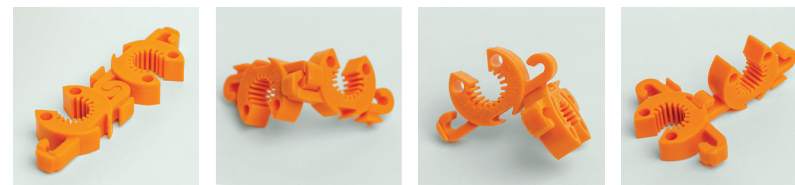

THRIVING DESIGN

328 South Link Ln., Ste. 16
Ft. Collins, CO 80524
thrivingdesign.com
503-726-6376

sales@thrivingdesign.com

PLANT SUPPORT KIT

THE ALL-IN-ONE C-BITE PLANT SUPPORT KIT

The 5' Plant Support Kit has everything gardeners need to build a custom cage, trellis, fence, a-frame, tripod or any combination of shapes. Featuring patented C-BITEs garden clips, the Plant Support Kit provides a customizable, reusable, and super-strong alternative to traditional plant supports. As the only DIY plant support system on the market, C-BITEs easily click together and connect to standard garden stakes.

Plant Support Kit 5' - Tangerine	TDSK50	850033216004
Plant Support Kit 5' - Incognito	TTDSK51	850033216011
Plant Support Kit Monster*- Incognito	TDSKMI	850033216035

WHAT YOU GET IN YOUR KIT!

- (17) C-BITEs
- Safety Caps
- (4) 5' Stakes
- (4) 2.5' Stakes
- (1) 1' Stake Marker

BUILD ANY OF THESE SUPPORTS WITH ONE PLANT SUPPORT KIT

C-BITES CONNECT IN OVER 140 WAYS FOR ENDLESS SUPPORT POSSIBILITIES

OTHER COOL PRODUCTS

THE MONSTER KIT FOR MONSTER PLANTS

When one Plant Support Kit isn't enough, there's the Monster Plant Support Kit. The Monster Kit contains 15-6' stakes, 15-2.5' stakes and 100 Incognito C-BITE garden clips to provide support and protection for a long raised bed, an industrial tray or multiple containers.

Monster Plant Support Kit - Incognito	TDSKMI	850033216035
---------------------------------------	--------	--------------

LOVING PROTECTION FOR HANDS AND EYES

Thriving Design's soft safety caps fit snugly on garden stake tips to protect gardeners from sharp edges and pointy tips. Not only do they protect your hands from being cut, they also provide a visual to help you avoid the dreaded garden stake eye-gouge (ouch). Our snazzy safety caps fit standard 7/16" garden stakes.