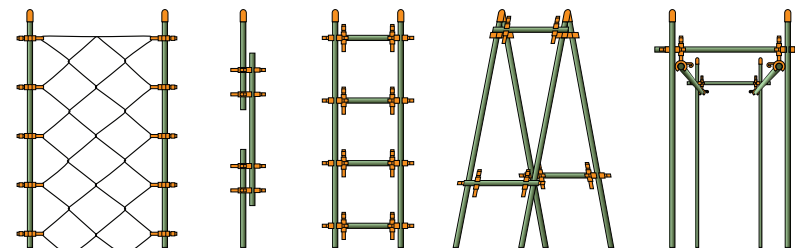

GROW INSPIRED.

C-BITE GARDEN CLIPS

VERSATILE, STURDY GARDEN SUPPORTS IN A SNAP!

Create customized, scalable support systems for plants of any size or branch weight. C-BITEs cleverly connect garden stakes in a myriad of ways unlocking the path to an organized, fully-supported and astounding garden.

THRIVING DESIGN

328 South Link Ln., Ste. 16
Ft. Collins, CO 80524
thrivingdesign.com
503-726-6376

sales@thrivingdesign.com

PLANT SUPPORT KIT

THE ALL-IN-ONE C-BITE PLANT SUPPORT KIT

The 5' Plant Support Kit has everything gardeners need to build a custom cage, trellis, fence, a-frame, tripod or any combination of shapes. Featuring patented C-BITEs garden clips, the Plant Support Kit provides a customizable, reusable, and super-strong alternative to traditional plant supports. As the only DIY plant support system on the market, C-BITEs easily click together and connect to standard garden stakes.

BUILD ANY OF THESE SUPPORTS WITH ONE PLANT SUPPORT KIT

C-BITES CONNECT IN OVER 140 WAYS FOR ENDLESS SUPPORT POSSIBILITIES

OTHER COOL PRODUCTS

THE MONSTER KIT FOR MONSTER PLANTS

When one Plant Support Kit isn't enough, there's the Monster Plant Support Kit. The Monster Kit contains 15-6' stakes, 15-2.5' stakes and 100 Incognito C-BITE garden clips to provide support and protection for a long raised bed, an industrial tray or multiple containers.

Monster Plant Support Kit - Incognito	TDSKMI	850033216035
---------------------------------------	--------	--------------

LOVING PROTECTION FOR HANDS AND EYES

Thriving Design's soft safety caps fit snugly on garden stake tips to protect gardeners from sharp edges and pointy tips. Not only do they protect your hands from being cut, they also provide a visual to help you avoid the dreaded garden stake eye-gouge (ouch). Our snazzy safety caps fit standard 7/16" garden stakes.