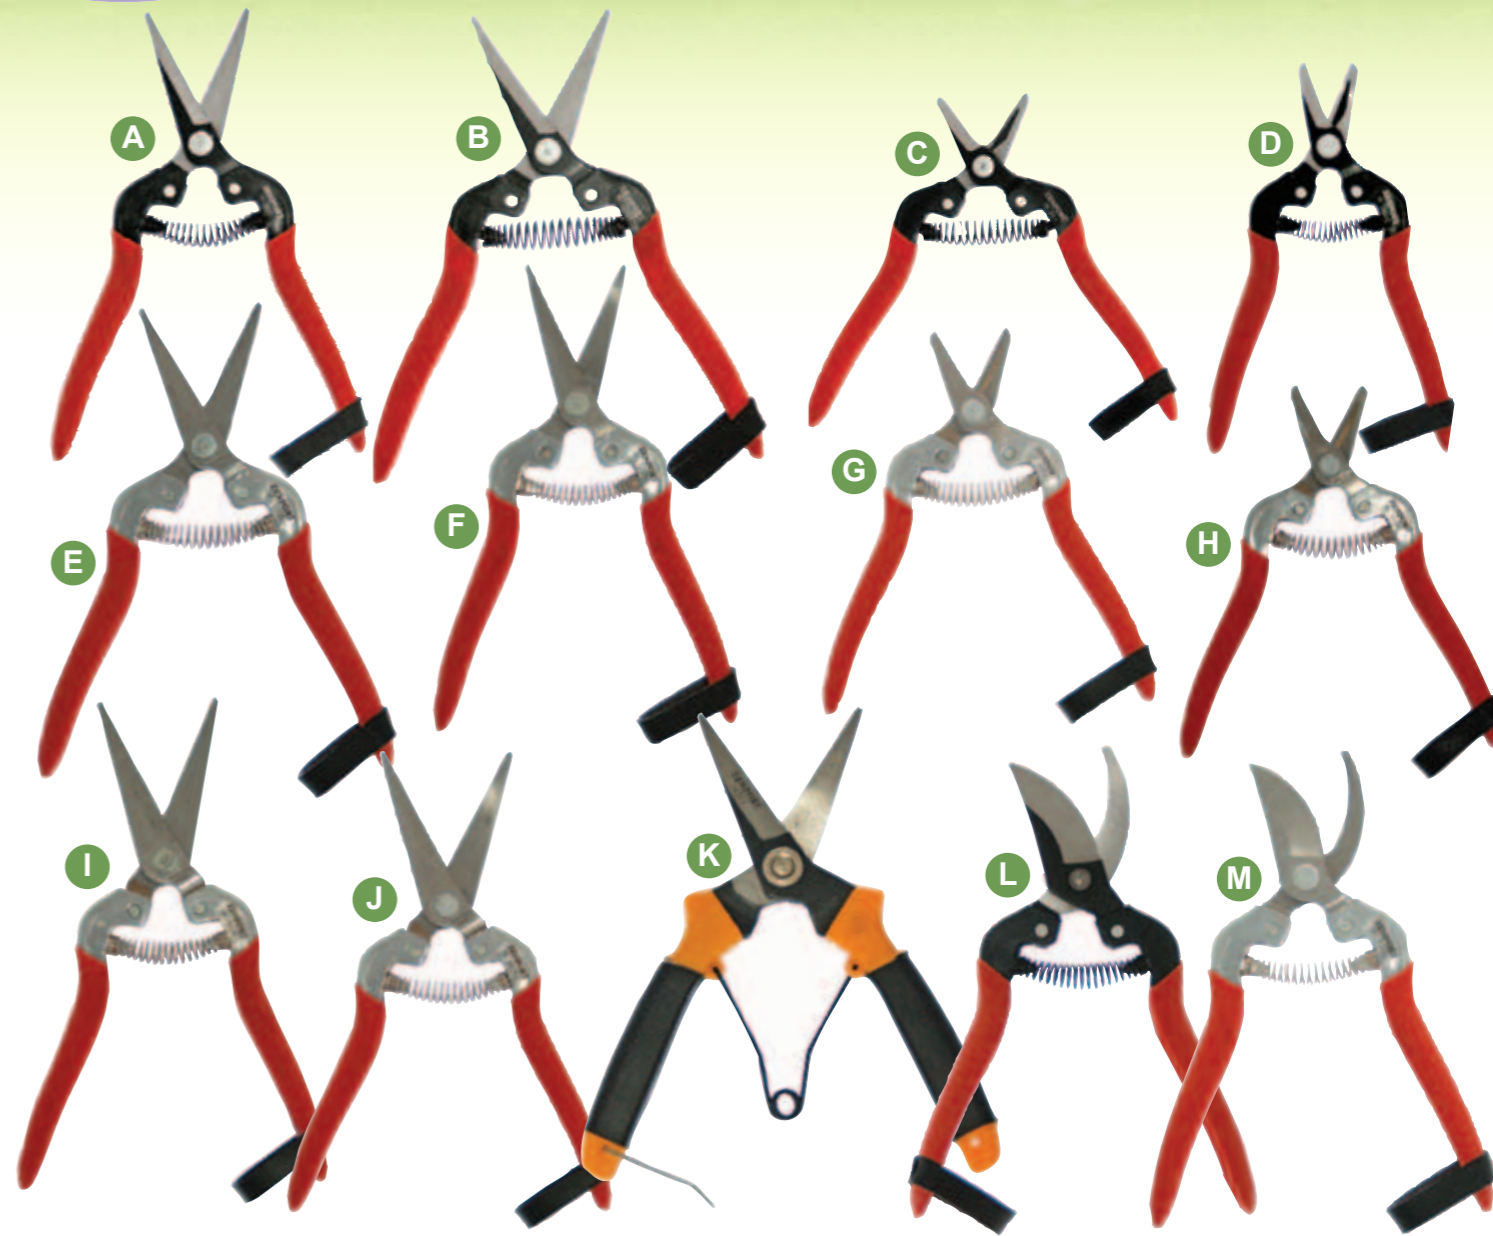

Harvest and Thinning Shears

Photo Letter	Item Number	Description	BOX QTY	CASE QTY
A	H300	Floral Shear w/Long Straight Blade	10	60
B	H300C	Harvest Shear w/Long Curved Blade	10	60
C	H301C	Harvest Shear w/Short Curved Blade	10	60
D	H301	Harvest Shear w/Short Straight Blade	10	60
E	H300S	Stainless Steel Thinning/Harvest Shear w/Long, Straight Blade	10	60
F	H300SC	Stainless Steel Harvest Shear w/Long Curved Blade	10	60
G	H301S	Stainless Steel Harvest Shear w/Short/Straight Blade	10	60
H	H301SC	Stainless Steel Harvest Shear w/Short/Curved Blade	10	60
I	H302S	Stainless Steel Straight, Serrated Blade Harvest/Bunch Cutter	10	60
J	H302SC	Stainless Steel Curved, Serrated Blade Harvest/Bunch Cutter	10	60
K	H303	Light 6.75-Inch Needle Nose Shear With Wishbone Spring	10	60
L	H304	Bypass-Action Harvest/Utility Shear	10	60
M	H304S	Stainless Steel Bypass Harvest/Utility Shear	10	60