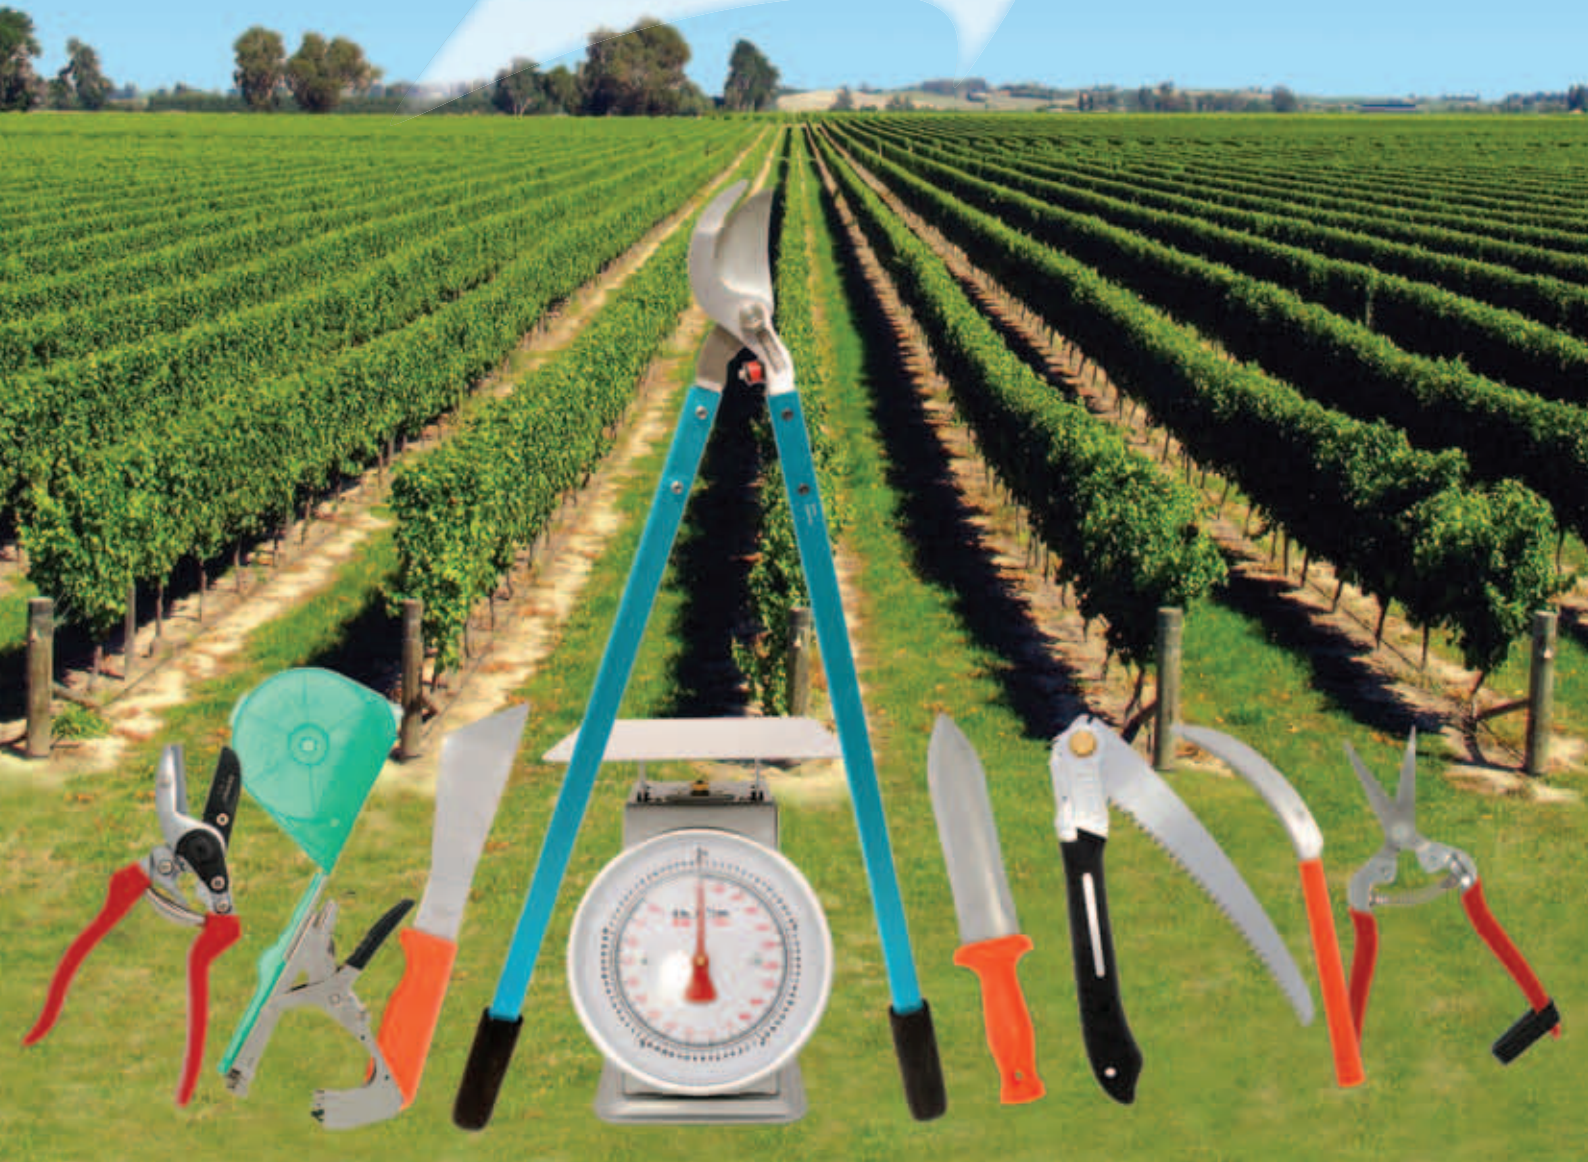

Zenport[®]

INDUSTRIES

MANUFACTURER OF QUALITY HORTICULTURE
TOOLS FOR THE PROFESSIONAL

• Horticulture • Arboriculture • Landscaping • Gardening
www.zenportindustries.com

ZENPORT

Zenport Industries is a global leader in the manufacturing and marketing of professional and consumer tools and supplies for the garden, horticulture, hydroponic, landscape, orchard, vegetable and vineyard markets.