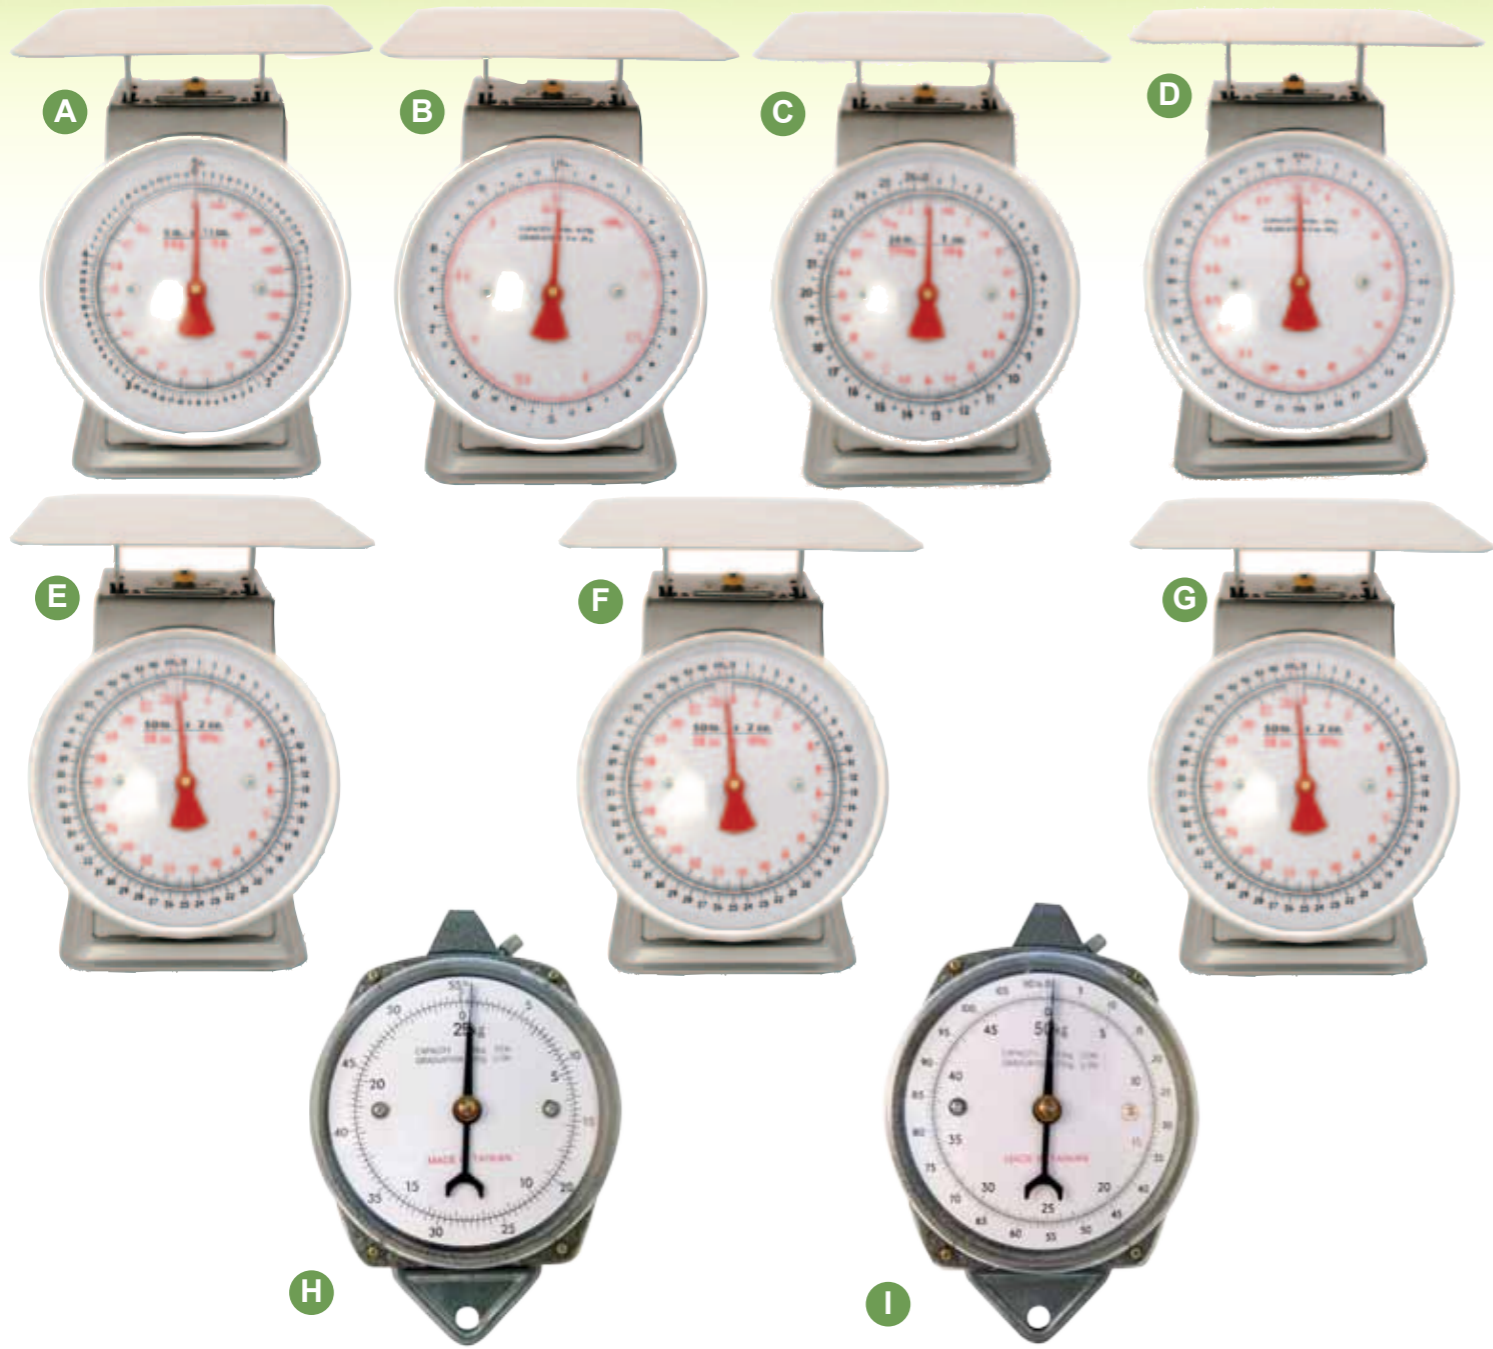

Spring Dial Scales

Photo Letter	Item Number	Description	BOX QTY	CASE QTY
A	AZD05	5-Pound / 2 Kg Scale 9 x 9-Inch Stainless Steel Platform	4	40
B	AZD10	10-Pound / 4.52 Kg Scale 9 x 9-Inch Stainless Steel Platform	4	40
C	AZD25	25-Pound / 12 Kg Scale 9 x 9-Inch Stainless Steel Platform	4	40
D	AZD40	40-Pound / 18 Kg Scale 9 x 9-Inch Stainless Steel Platform	4	40
E	AZD50	50-Pound / 22 Kg Scale 9 x 9-Inch Stainless Steel Platform	4	40
F	AZD70	66-Pound / 30 Kg Scale 12 x 12-Inch Stainless Steel Platform	4	40
G	AZD100	100-Pound / 45 Kg Scale 12 x 12-Inch Stainless Steel Platform	4	40
H	AZDH50	50-Pound / 22 Kg Hanging Scale	4	40
I	AZDH100	100-Pound / 22 Kg Hanging Scale	4	40

The Zenport Z203009 3 in 1 Platform Feeder is the most versatile feeder, offering multiple ways to feed birds. Open design to view birds from any angle. Mount to bird feeder pole or hang from a hook. Mount with ground post for feeding squirrels, critters and ground feeding birds. Removable grid for use to keep larger birds from throwing seed on the ground, remove grid when feeding squirrels and other critters.