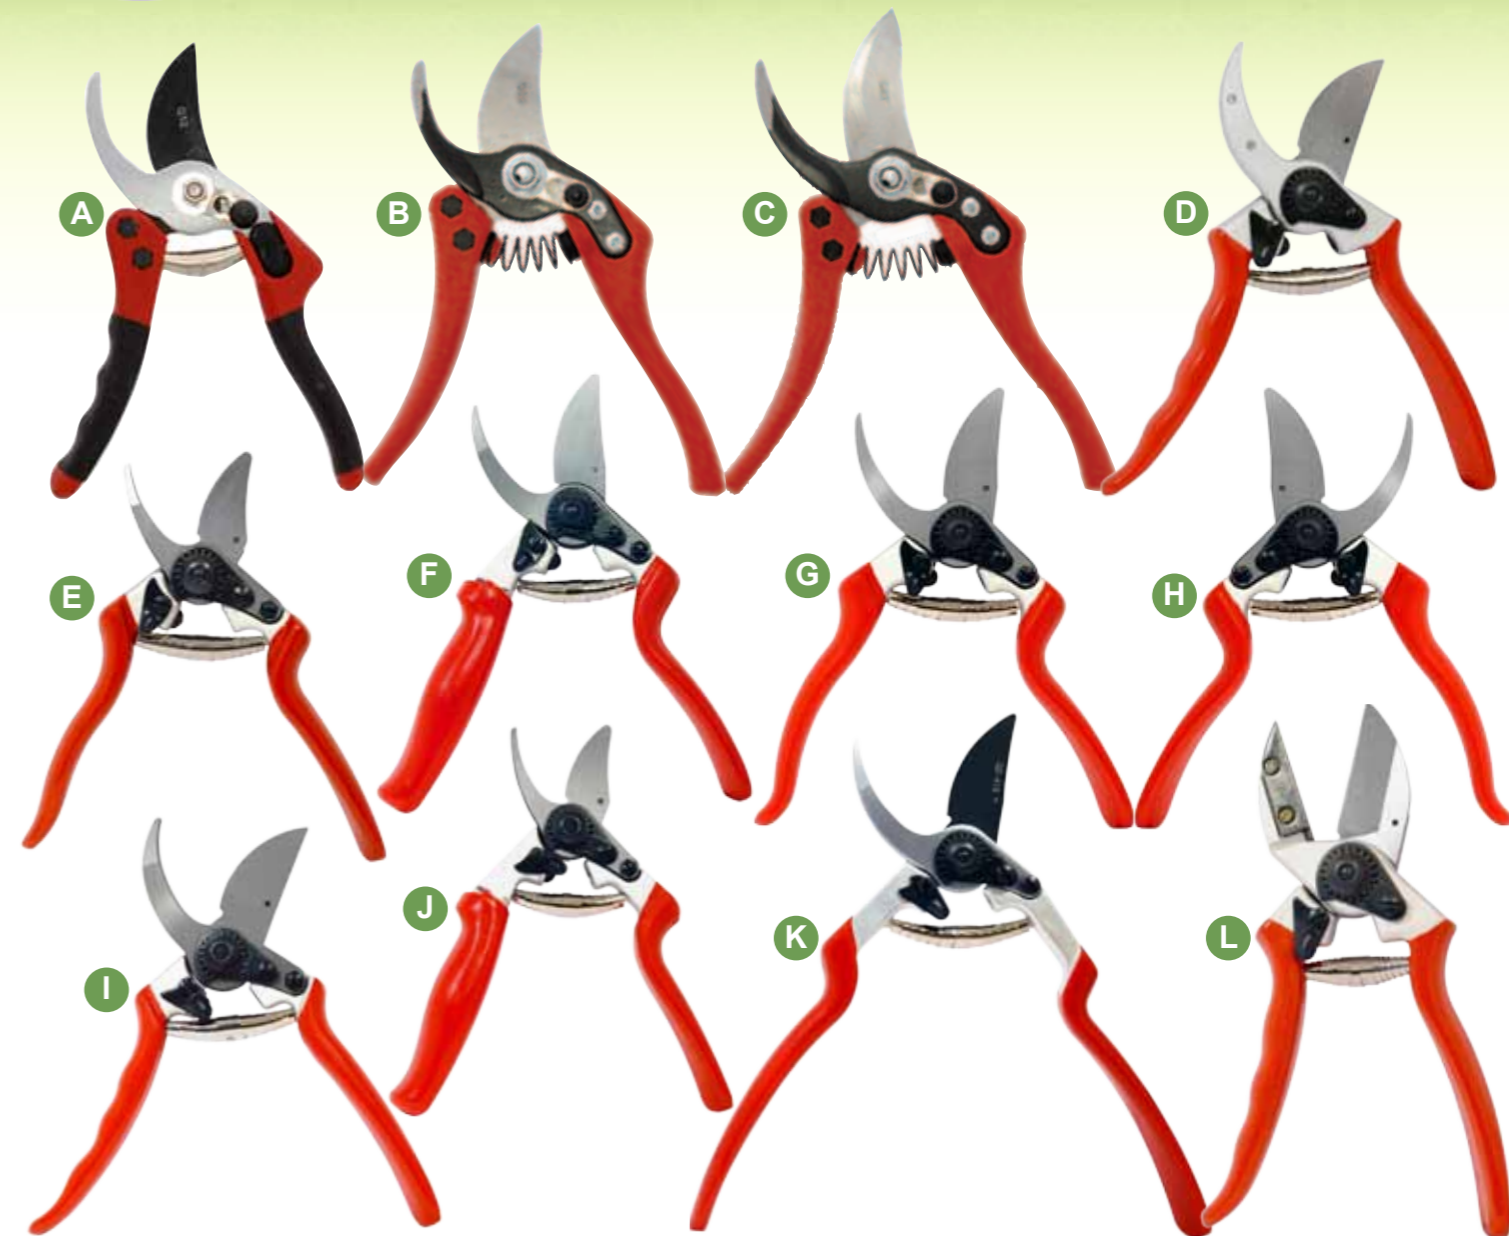

Horticulture Pruners

Photo Letter	Item Number	Description	BOX QTY	CASE QTY
A	Q19	Euro-Pro Small Horticulture Pruner, .75-Inch Cut, 7.75-Inch Long	10	60
B	Q20	Euro-Pro Small Horticulture Pruner, .75-Inch Cut, 8-Inch Long	10	60
C	Q22	Euro-Pro Large Horticulture Pruner, 1-Inch Cut, 9-Inch Long	10	60
D	QZ402	Classic Professional Pruner, Forged Aluminum Handles, 1-Inch Cut, 8.5-Inch Long	10	60
E	QZ406	Small Professional Pruner, Forged Aluminum Handles, .8-Inch Cut, 7.25-Inch Long	10	60
F	QZ407	Large Rotating Professional Pruner, Forged Aluminum Handles, 1-Inch Cut, 8.25-Inch Long	10	60
G	QZ408	Ergonomic Professional Pruner, Forged Aluminum Handles, 1-Inch Cut, 8.5-Inch Long	10	60
H	QZ409	Left-Hand Ergonomic Pro Pruner, Forged Aluminum Handles, 1-Inch Cut, 8.5-Inch Long	10	60
I	QZ411	Narrow Head Professional Pruner, Forged Aluminum Handles, 1-Inch Cut, 8.25-Inch Long	10	60
J	QZ412	Small Rotating Professional Pruner, Forged Aluminum Handles, .8-Inch Cut, 7.25-Inch Long	10	60
K	QZ413	Two-Hand Multi-Purpose Pruner, Forged Aluminum Handles, 1-Inch Cut, 11-Inch Long	10	60
L	QZ431	Anvil Professional Pruner, Forged Aluminum Handles, 1-Inch Cut, 8.3-Inch Long	10	60