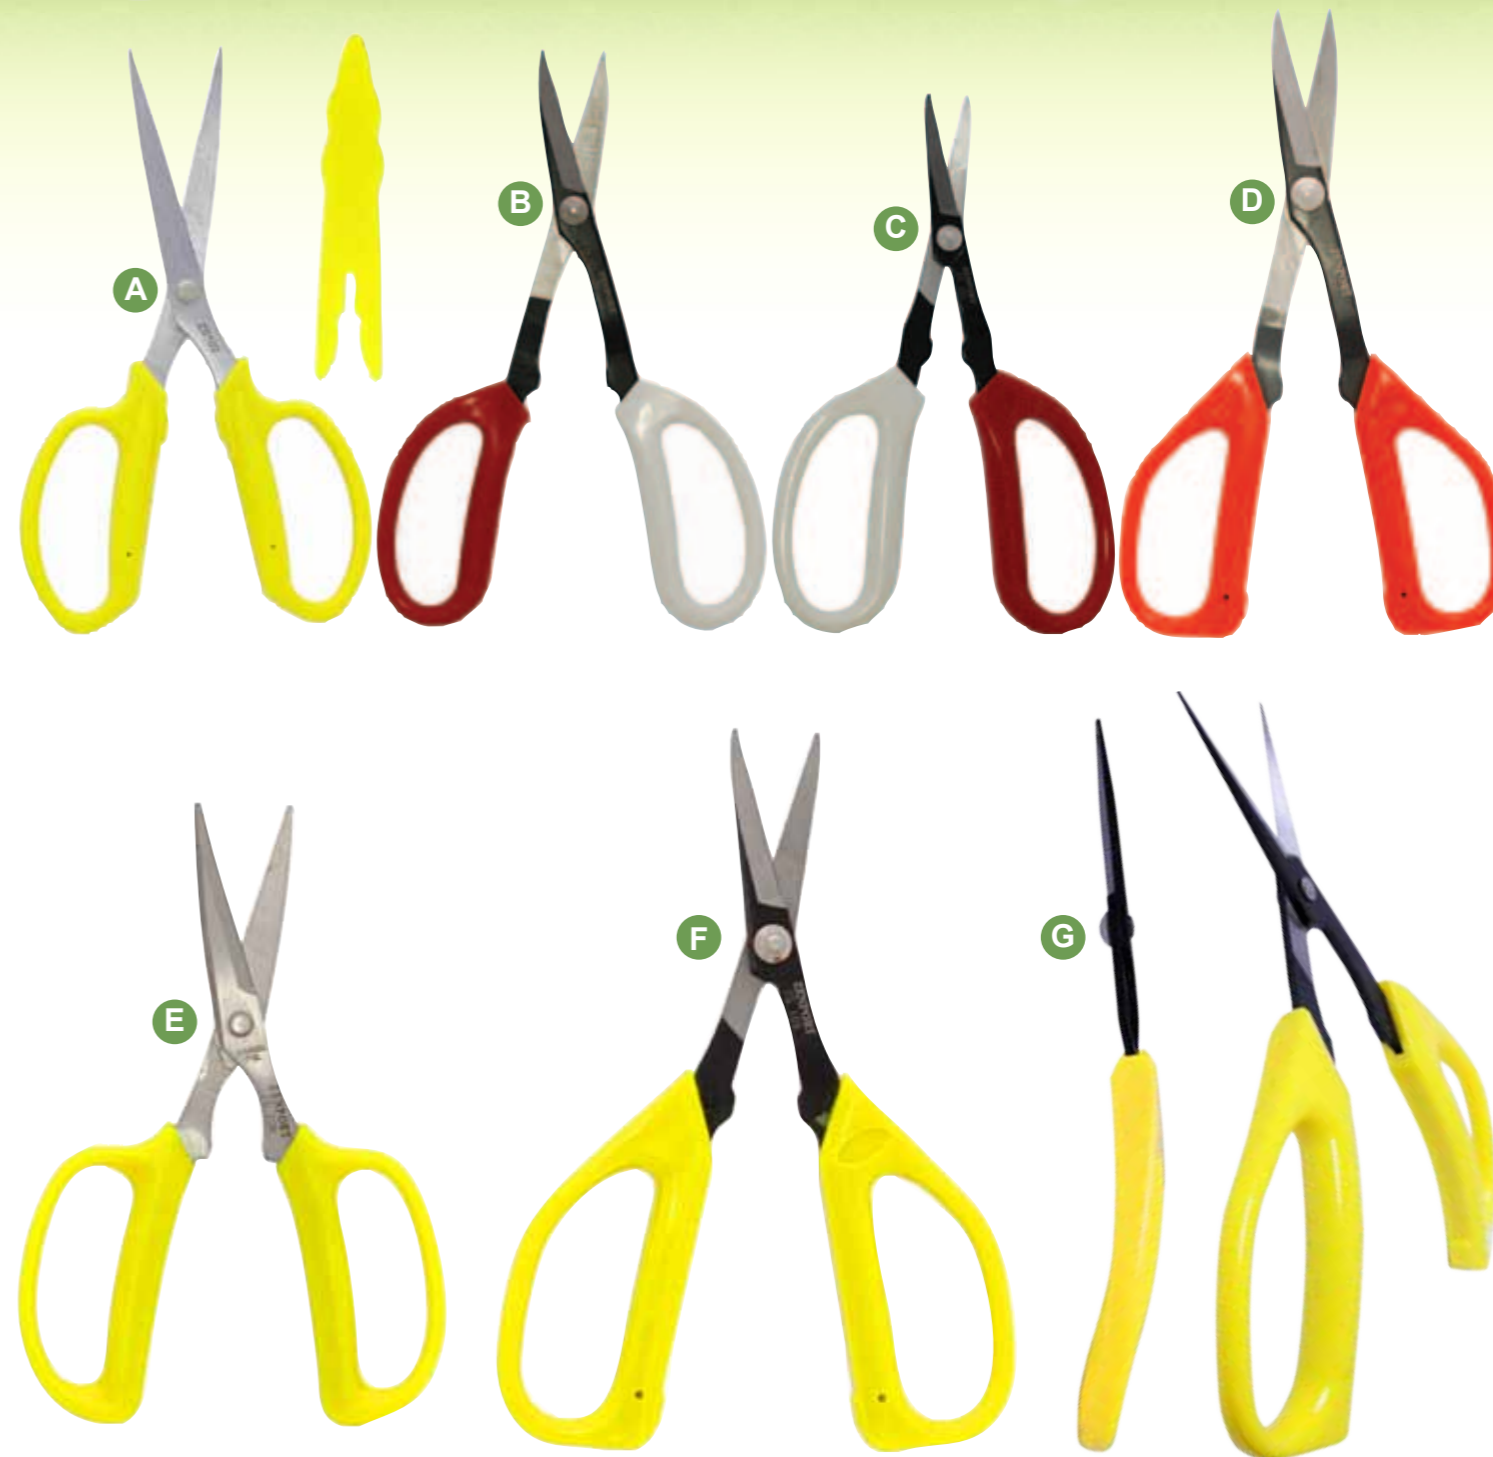

Bonsai and Trimming Scissors

Photo Letter	Item Number	Description	BOX QTY	CASE QTY
A	ZS102	7.25-Inch Long 3-Inch Cutting Blade Floral Scissors With Blade Cap Chrome-Plated	10	60
B	ZS104	7.5-Inch Deluxe Garden/Craft Scissors	12	72
C	ZS105	6.5-Inch Deluxe Garden Craft Scissors	12	60
D	ZS106	8-Inch Bonsai/Pruning Scissors	10	60
E	ZS108	7-Inch Stainless Steel All Purpose Scissors	12	60
F	ZS109	6.5-Inch Deluxe Grape/Berry/Craft Scissors	12	60
G	ZS109B	6.5-Inch Bent Handle Trimming Scissors	12	60

Loppers and Hedge Shears

Photo Letter	Item Number	Description	BOX QTY	CASE QTY
A	HS710	24.5-Inch Forged, Straight Blade Ultra Light Hedge Shear	12	36
B	HS715	24.5-Inch Straight Blade Hedge Shear	12	36
C	HS723	24.5-Inch Telescopic Hedge Shear	12	36
D	LRT10	30 - 42-Inch (78cm-109cm) Telescopic, Ratchet Action Bypass Lopper	12	36
E	LRT11	23.5 ~ 35.8-Inch Telescopic Ratchet Anvil Lopper	12	36
F	LS820	28-Inch Compound Action Anvil Lopper	12	36
G	MV145	20-Inch Euro-Style Vine Lopper. Medium Reach Professional Lopper	12	60
H	MV150	24-Inch Euro-Style Vine Lopper. Medium Reach Professional Lopper	12	60
I	MV175	30-Inch Heavy Duty Orchard Lopper	12	60
J	MV190	36-Inch Heavy Duty Orchard Lopper	12	60
K	MV20	20-Inch Blue Aluminum Handled Forged Head Ultra Light Vine Lopper	6	36
L	MV32	32-Inch (26-Inch Blue Aluminum Handle) Forged Head Ultra-Light Lopping Shear	6	36
M	MV36	36-Inch (30-Inch Blue Aluminum Handle) Forged Head Ultra-Light Lopping Shear	6	36