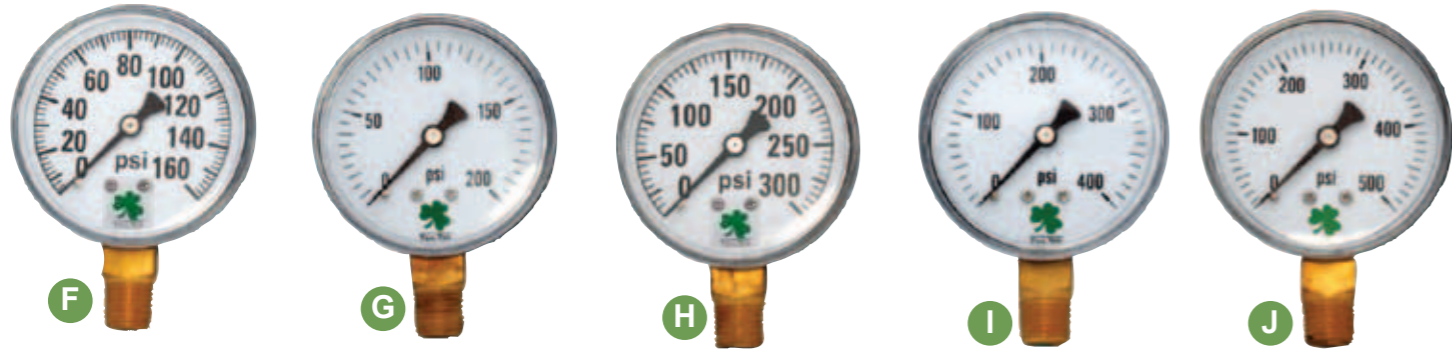

Pressure Gauges

2.5" case diameter, ¼ NPT, bottom connection, stainless steel/ABS case and bezel. PC window, brass internals and connection. Ammonia Gauges have stainless connector. Grade 'A' Accuracy (1.6%)