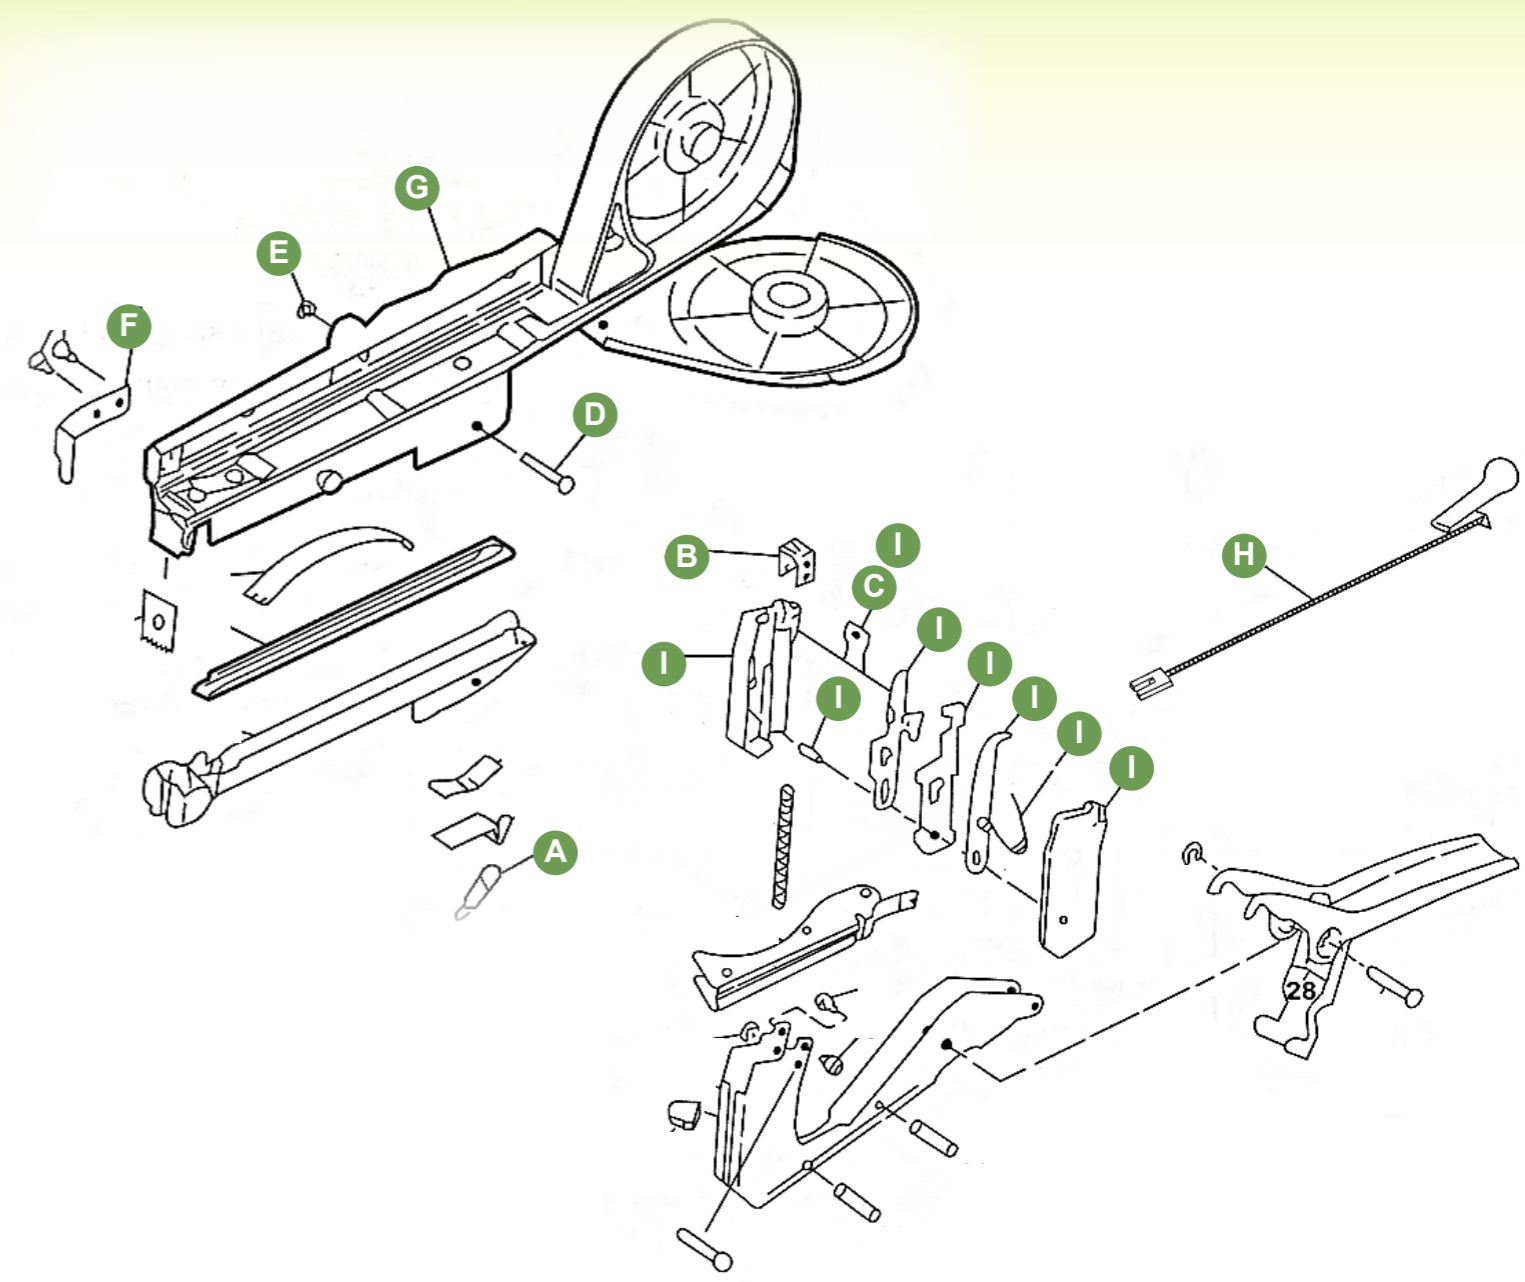

Tapener Replacement Parts

Photo Letter	Item Number	Description	BOX QTY	CASE QTY
A	ZLT-13	Tension Spring For Tapener, #13 On Diagram	10	NA
B	ZLT-14	Clincher For Tapener	10	NA
C	ZLT-15	Support Plate For Tapener	10	NA
D	ZLT-2	Step Pin #2 For Tapener	10	NA
E	ZLT-3	E Type Retaining Ring For Tapener, #3	10	NA
F	ZLT-5	Tapener Rod Holder	10	NA
G	ZLT1-1	Handle Unit For Z1100 Tapener	10	NA
H	ZLT-10	Pusher Unit For Tapener	10	NA
I	ZLT9915-22SET	Tape Catch Unit, Tapener Parts 15 - 22	10	NA