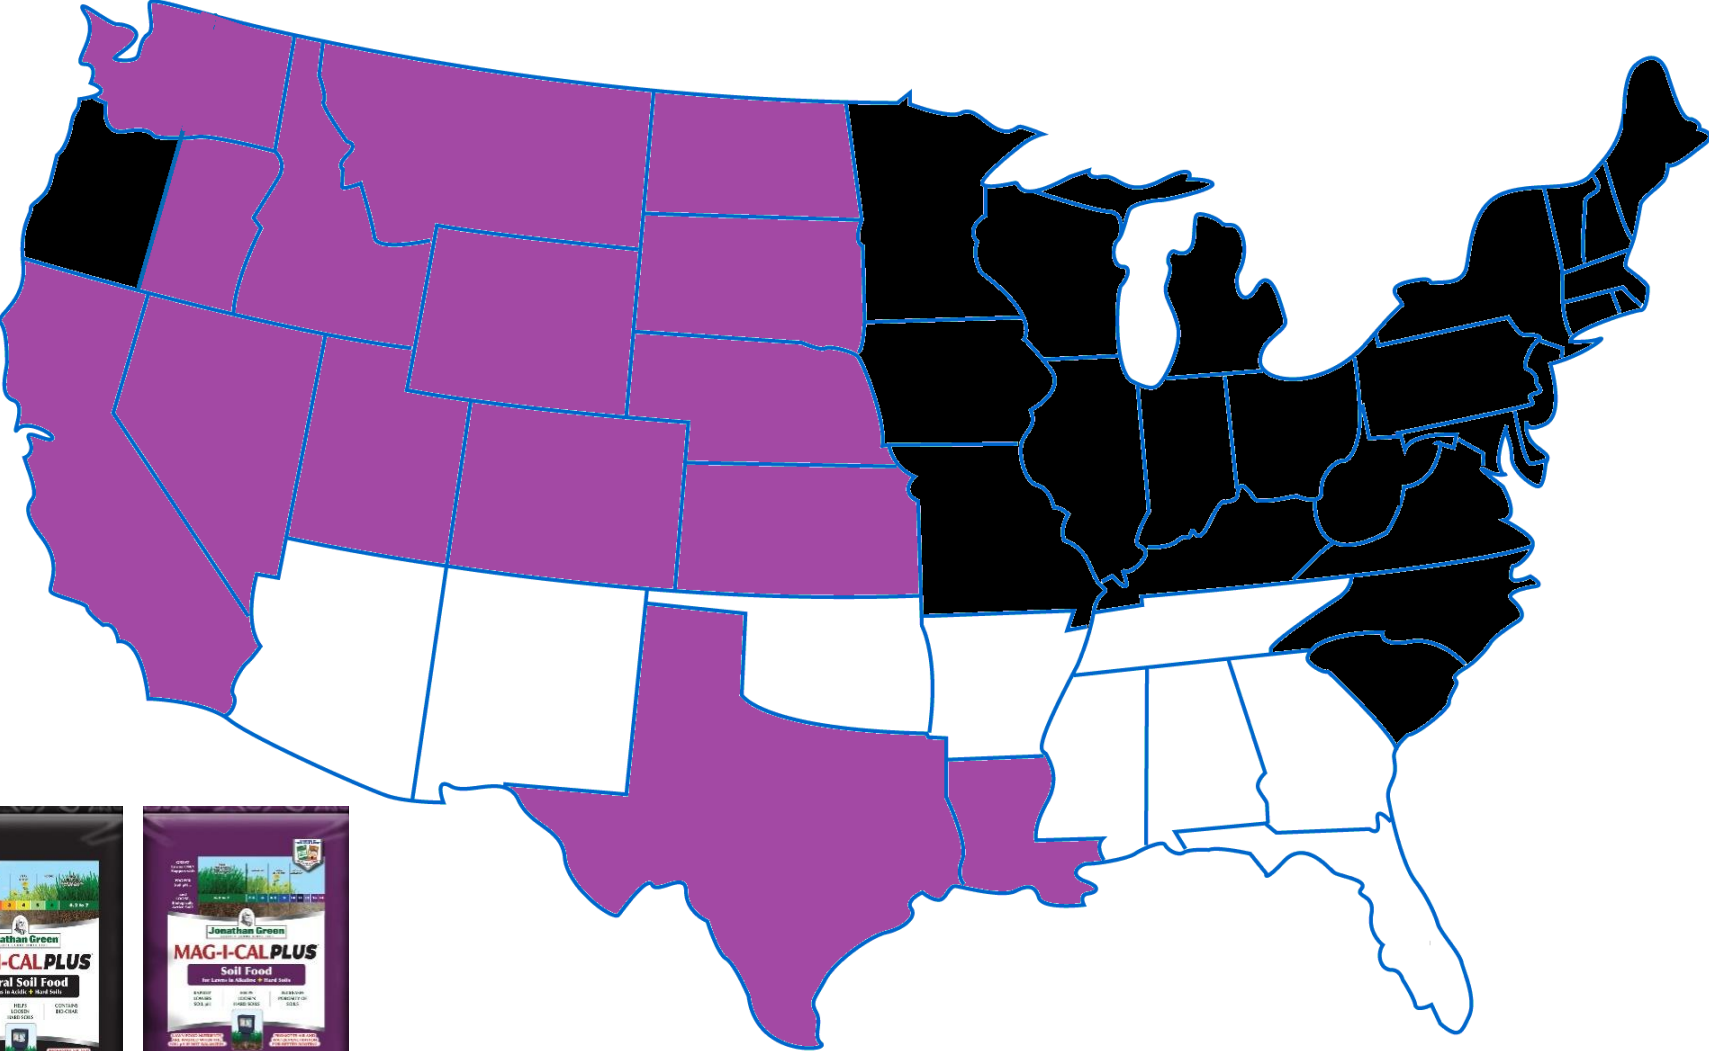

GENERAL Soil pH Guide for Mag-I-Cal PLUS*

*Soil pH may vary in your local area. Soil testing and State University data will provide more specific results.

Mag-I-Cal PLUS
For Acidic Soil

Mag-I-Cal PLUS
For Alkaline Soil